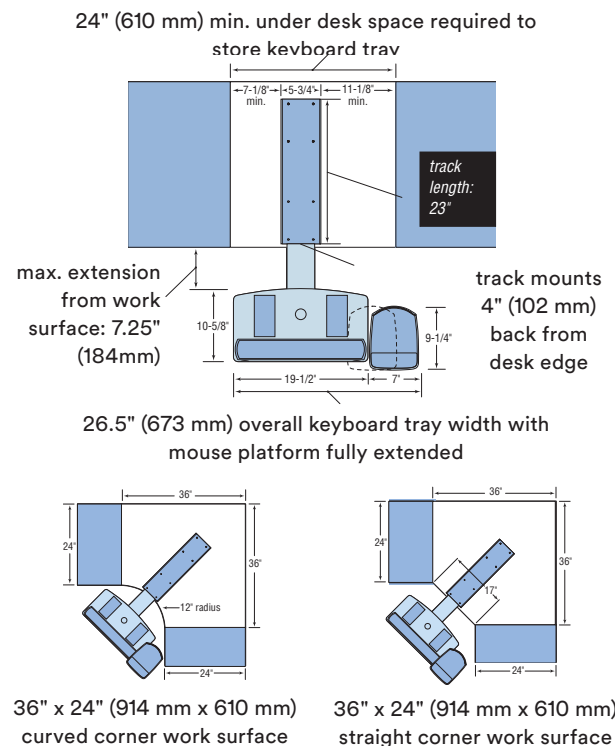

Installation Guidelines

3M Stationery & Office Supplies Division
Consumer & Office Business
3M Canada
London, ON N6A 4T1
Call 1-800-3M-HELPS (364-3577)
www.3M.ca/ergo

3M, Precise and 3M Science. Applied to Life. are trademarks of 3M. Used under license in Canada. © 2016, 3M. All rights reserved. 160305065 E BA-16-21223